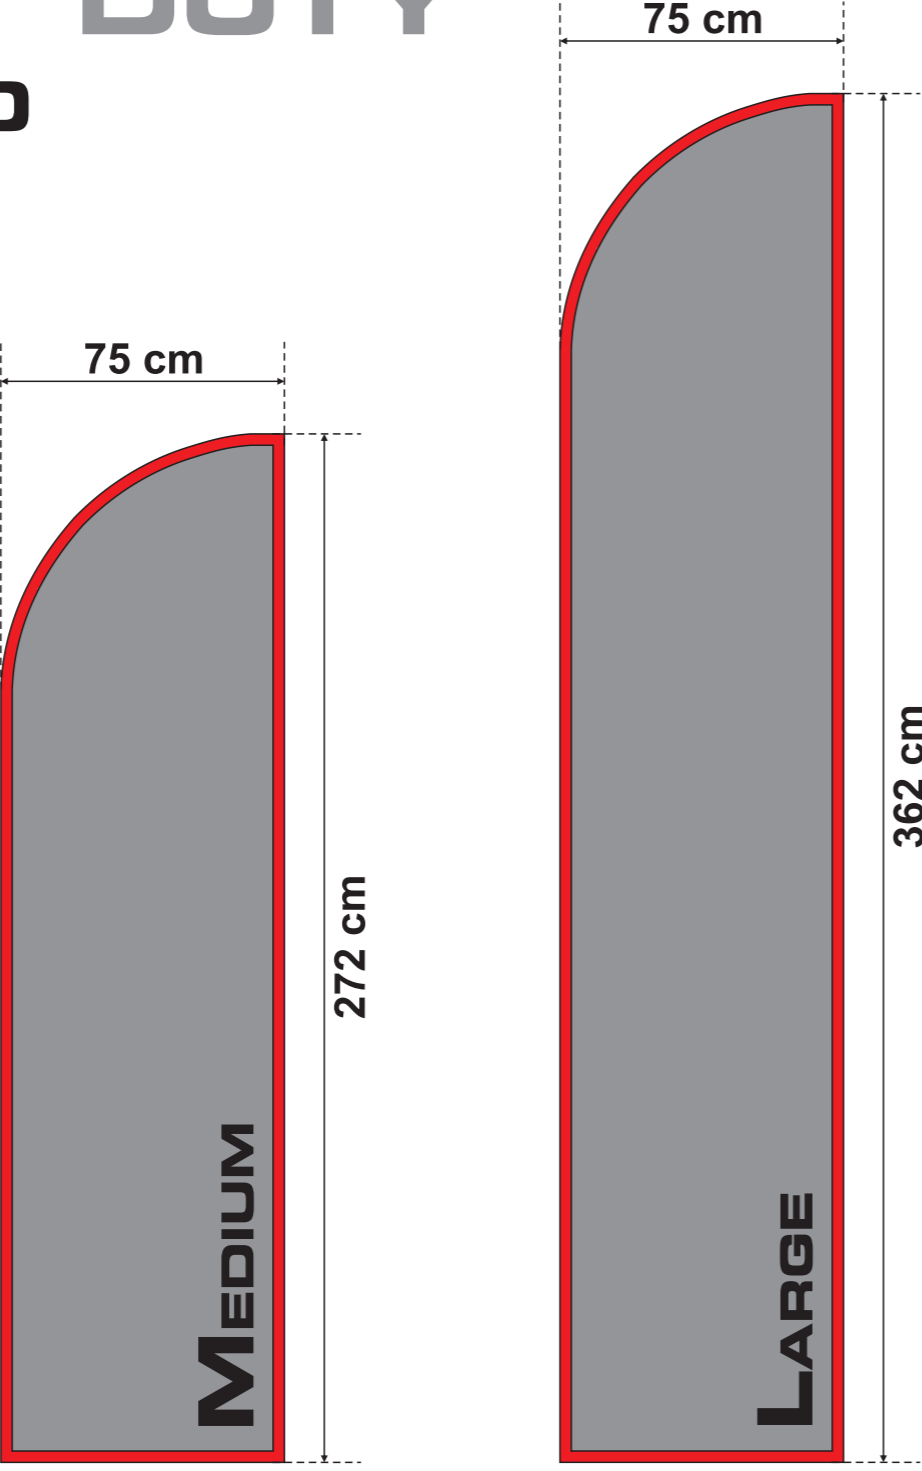

TEMPLATES

ALUMINIUM BEACHFLAGS

HEAVY DUTY

scale 1:20

The templates contain overlapping.

Please take care to place important details of your graphic not closer than 5cm from the edges of a template not to make them be printed on a hem line or a flag sleeve.

What do the particular colours mean:

-  main printing area
-  overlapping