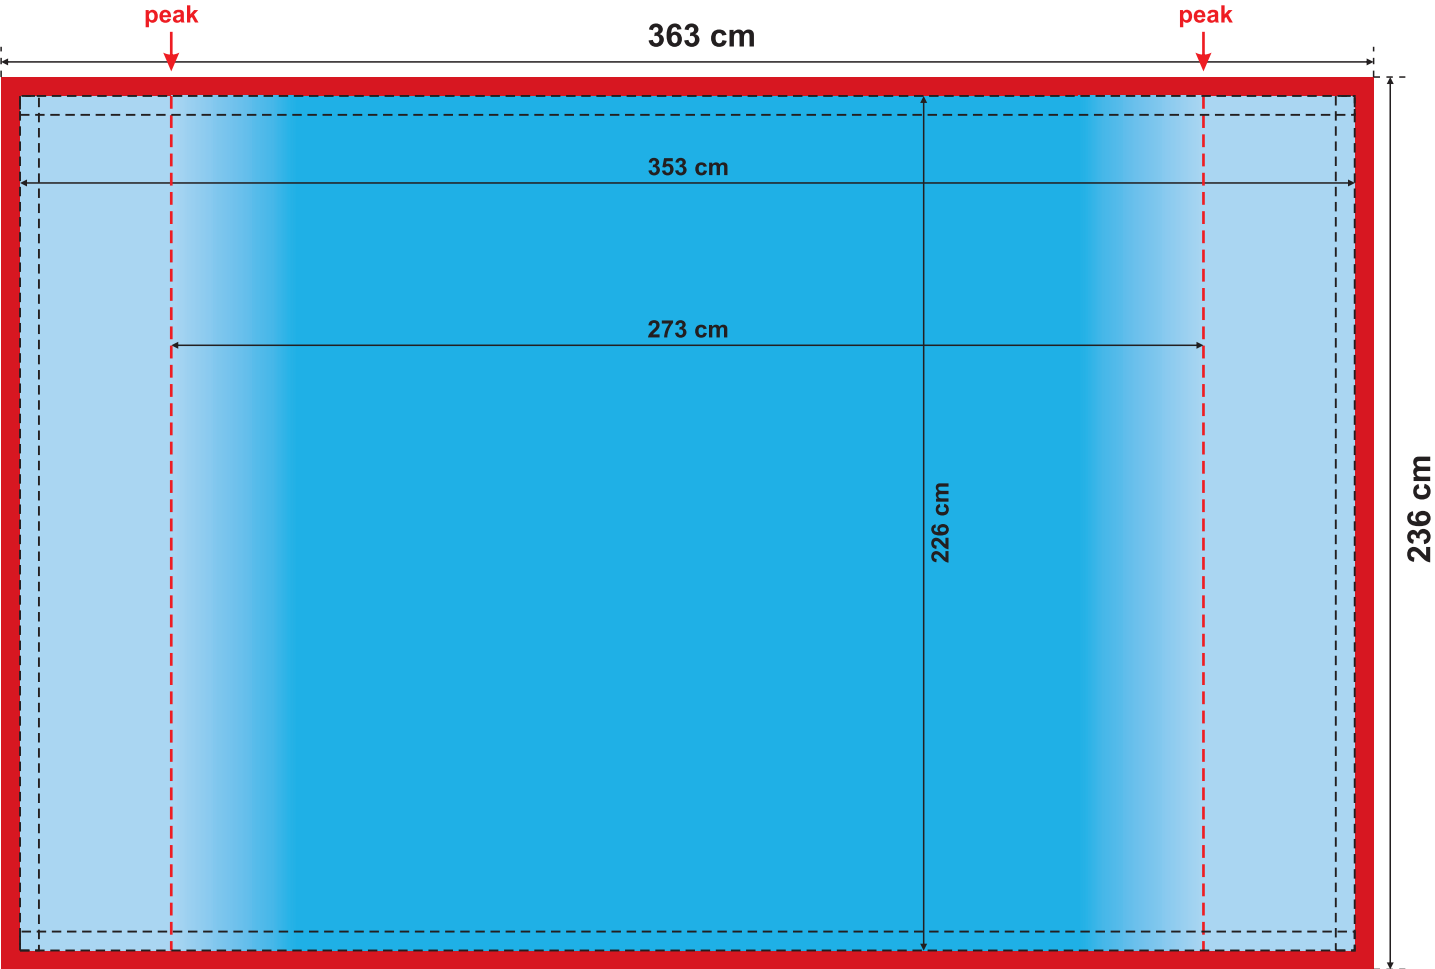

CURVED POP-UP 350x225

The templates contain overlapping.

What do the particular colours mean:

- main printing area of the POP-UP (concave)
- curved sides of the POP-UP (convex)
- back of the POP-UP
- overlapping
- velcro