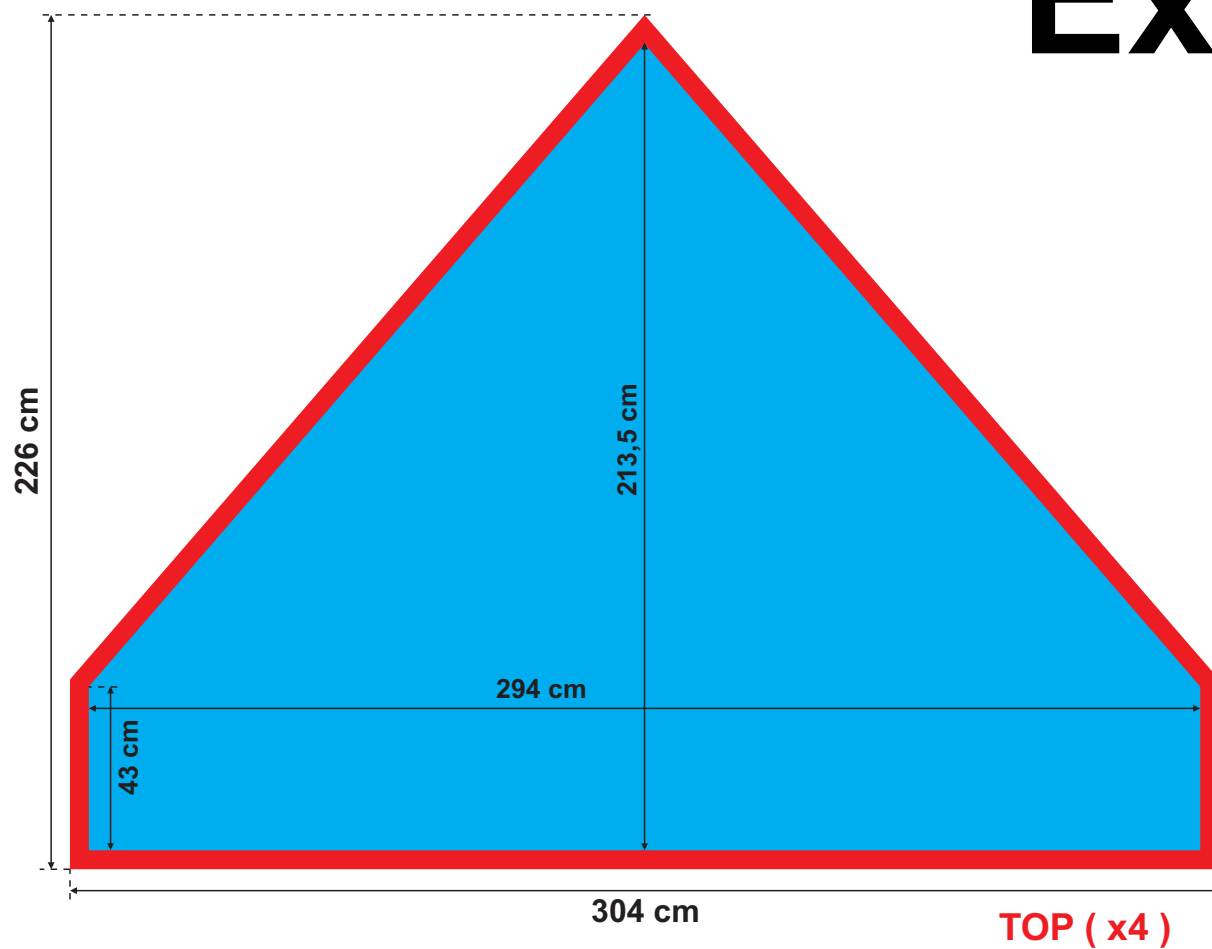

Expo Tent (textile)

The templates contain overlapping.

What do the particular colours mean:

-  main printing area of the Expo Tent
-  overlapping

Expo Tent (PVC)

TOP (x4)

SIDE WALL (x4)

The templates contain overlapping.

What do the particular colours mean:

-  main printing area of the Expo Tent
-  overlapping