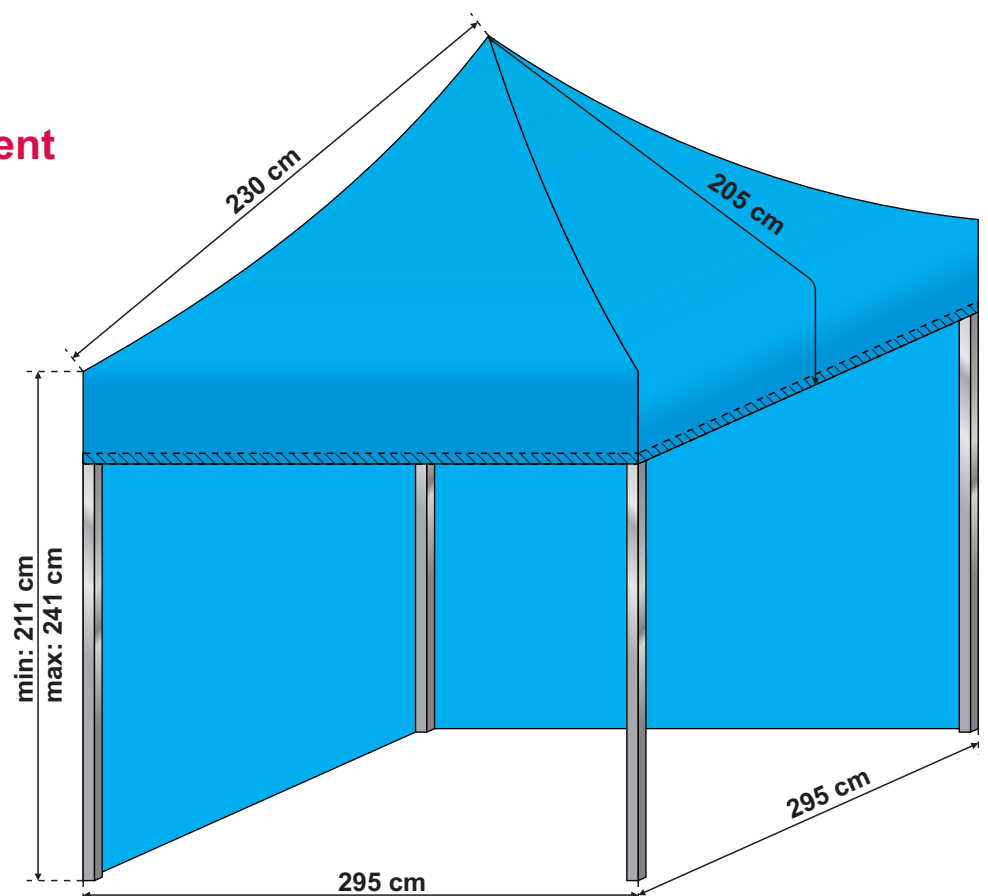

Expo Tent (textile)

The templates contain overlapping.

What do the particular colours mean:

-  main printing area of the Expo Tent
-  overlapping

Expo Tent (PVC)

TOP (x4)

SIDE WALL (x4)

The templates contain overlapping.

What do the particular colours mean:

-  main printing area of the Expo Tent
-  overlapping