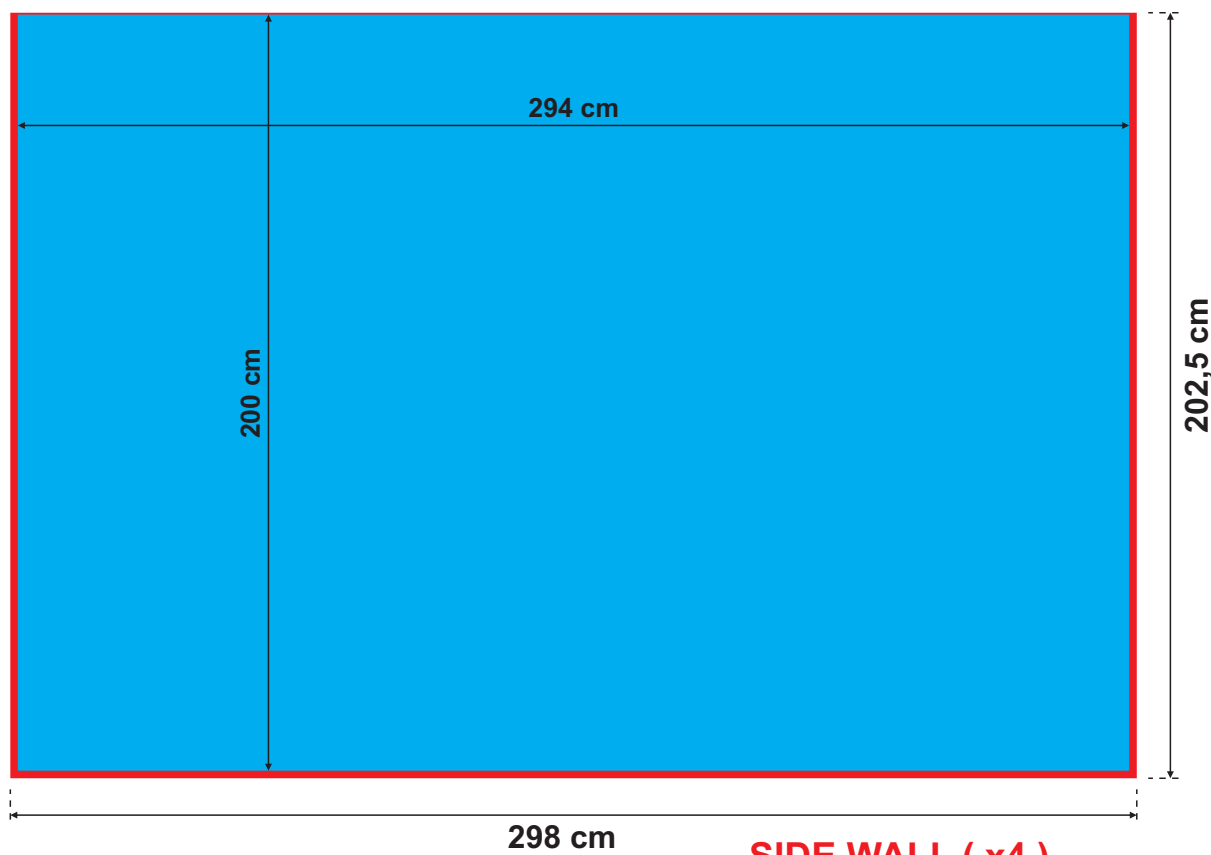

Expo Tent (textile)

The templates contain overlapping.

What do the particular colours mean:

-  main printing area of the Expo Tent
-  overlapping

Expo Tent (PVC)

TOP (x4)

SIDE WALL (x4)

The templates contain overlapping.

What do the particular colours mean:

-  main printing area of the Expo Tent
-  overlapping