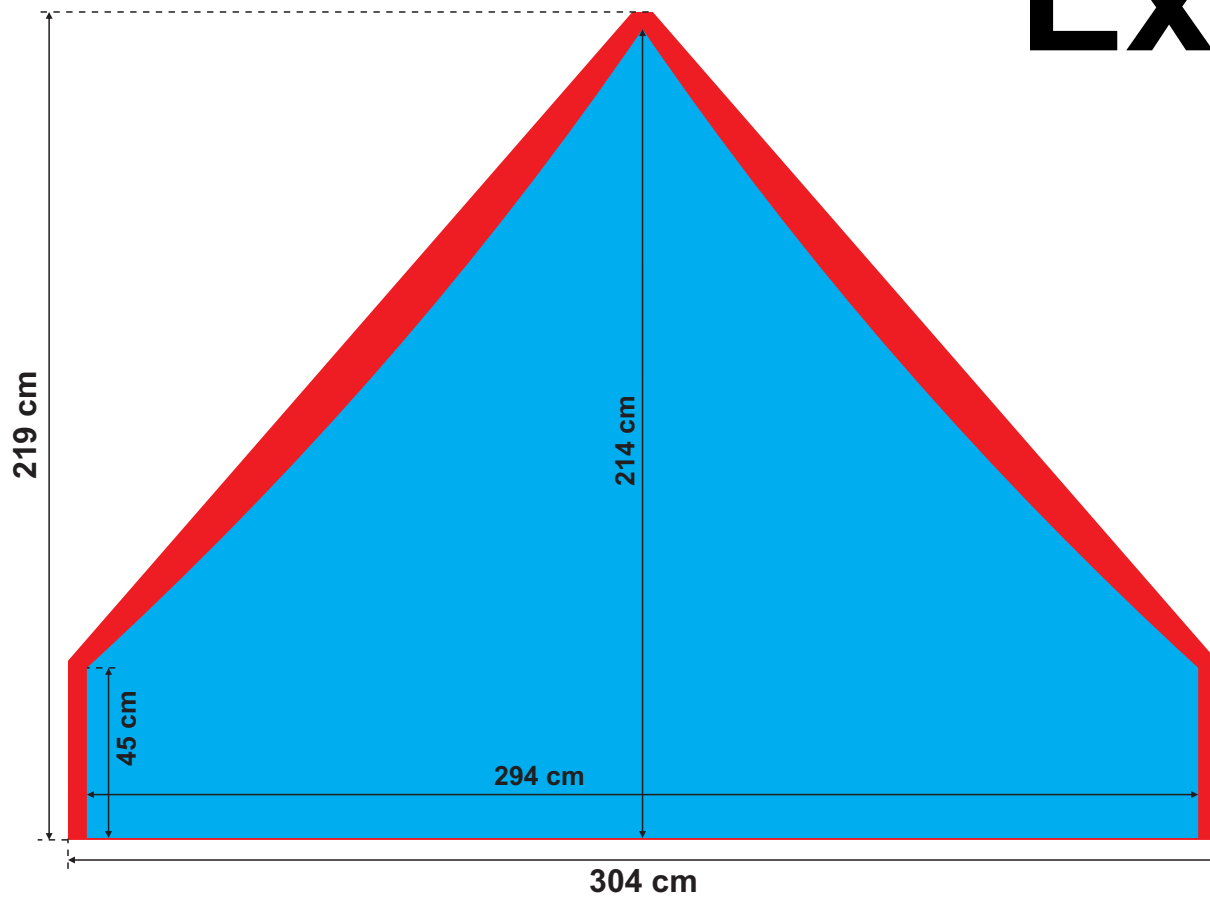

Expo Tent (textile)

The templates contain overlapping.

What do the particular colours mean:

-  main printing area of the Expo Tent
-  overlapping

Expo Tent (PVC)

TOP (x4)

SIDE WALL (x4)

The templates contain overlapping.

What do the particular colours mean:

-  main printing area of the Expo Tent
-  overlapping