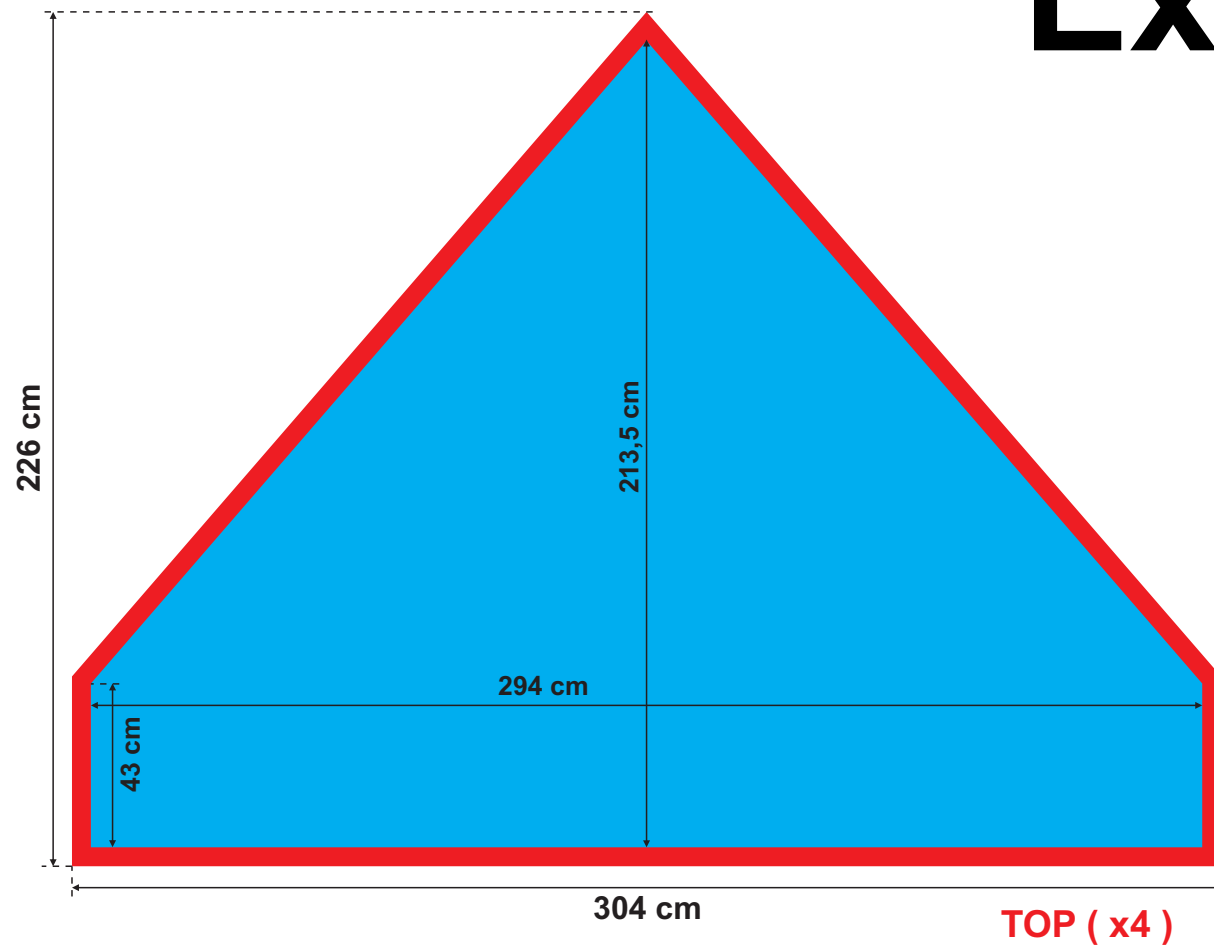

Expo Tent (textile)

The templates contain overlapping.

What do the particular colours mean:

-  main printing area of the Expo Tent
-  overlapping

Expo Tent (PVC)

TOP (x4)

The templates contain overlapping.

What do the particular colours mean:

-  main printing area of the Expo Tent
-  overlapping