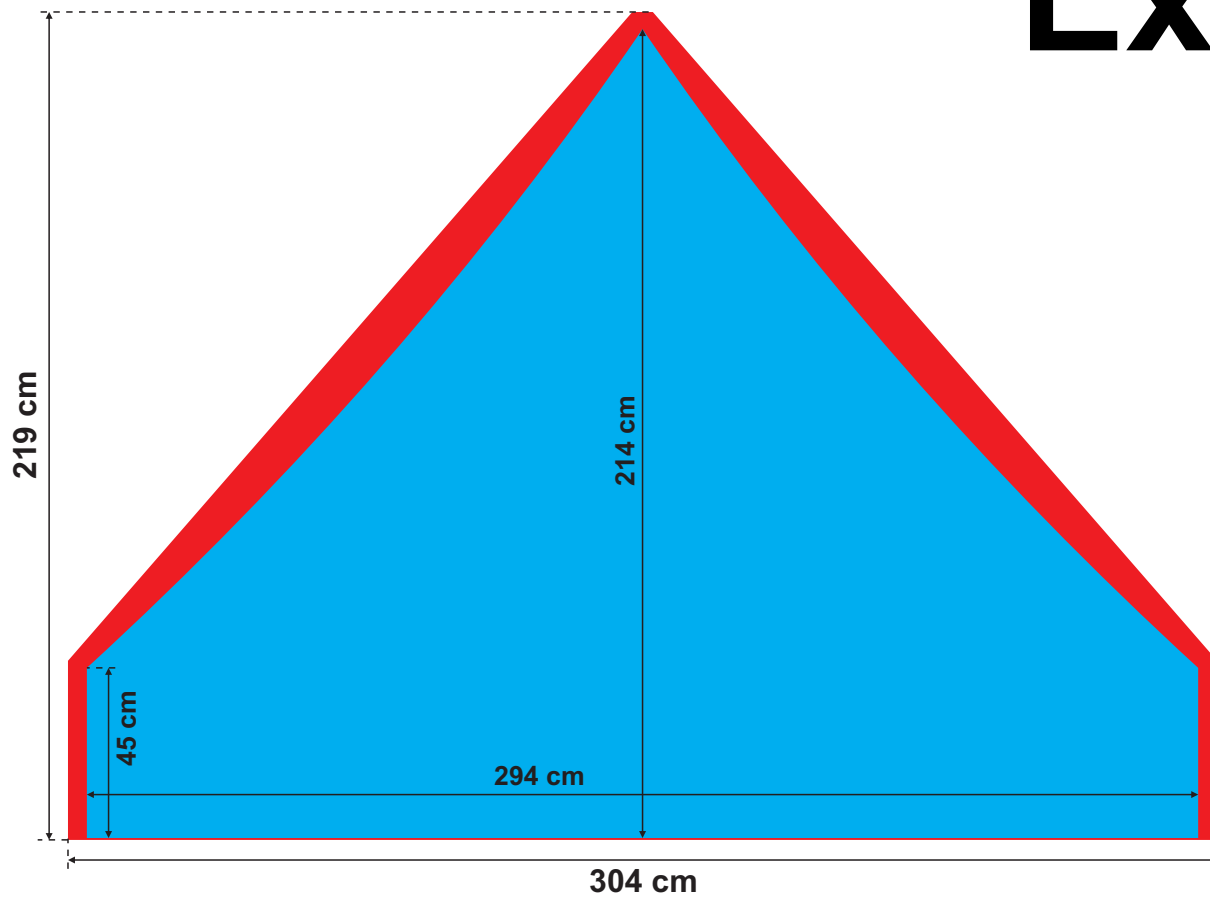

Expo Tent (textile)

The templates contain overlapping.

What do the particular colours mean:

-  main printing area of the Expo Tent
-  overlapping

Expo Tent (PVC)

TOP (x4)

The templates contain overlapping.

What do the particular colours mean:

-  main printing area of the Expo Tent
-  overlapping