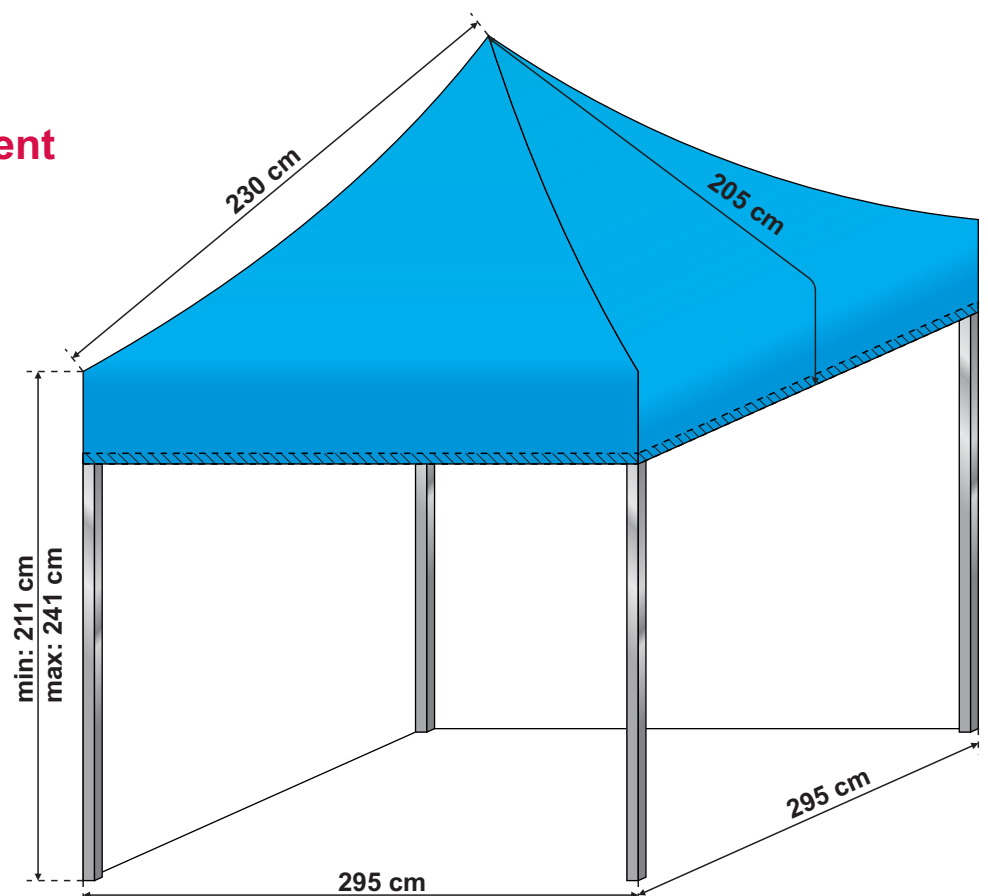

Expo Tent (textile)

The templates contain overlapping.

What do the particular colours mean:

-  main printing area of the Expo Tent
-  overlapping

Expo Tent (PVC)

TOP (x4)

The templates contain overlapping.

What do the particular colours mean:

-  main printing area of the Expo Tent
-  overlapping