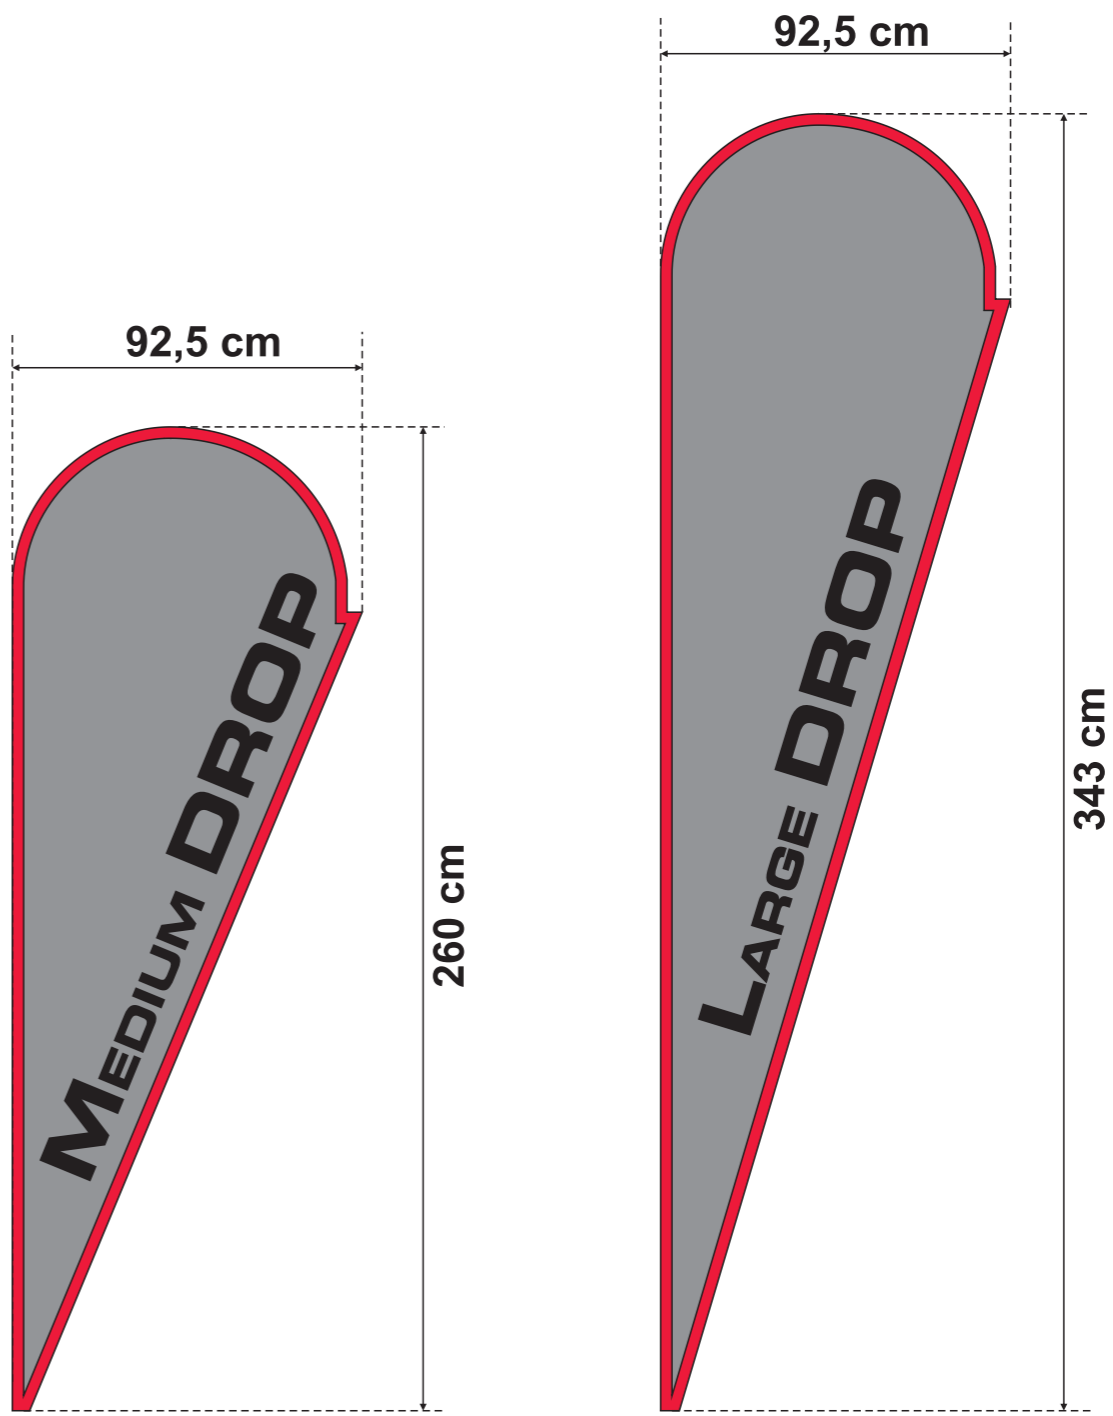

TEMPLATES

ALUMINIUM BEACHFLAGS

HEAVY DUTY

scale 1:20

The templates contain overlapping.

Please take care to place important details of your graphic not closer than 5cm from the edges of a template not to make them be printed on a hem line or a flag sleeve.

What do the particular colours mean:

-  main printing area
-  overlapping