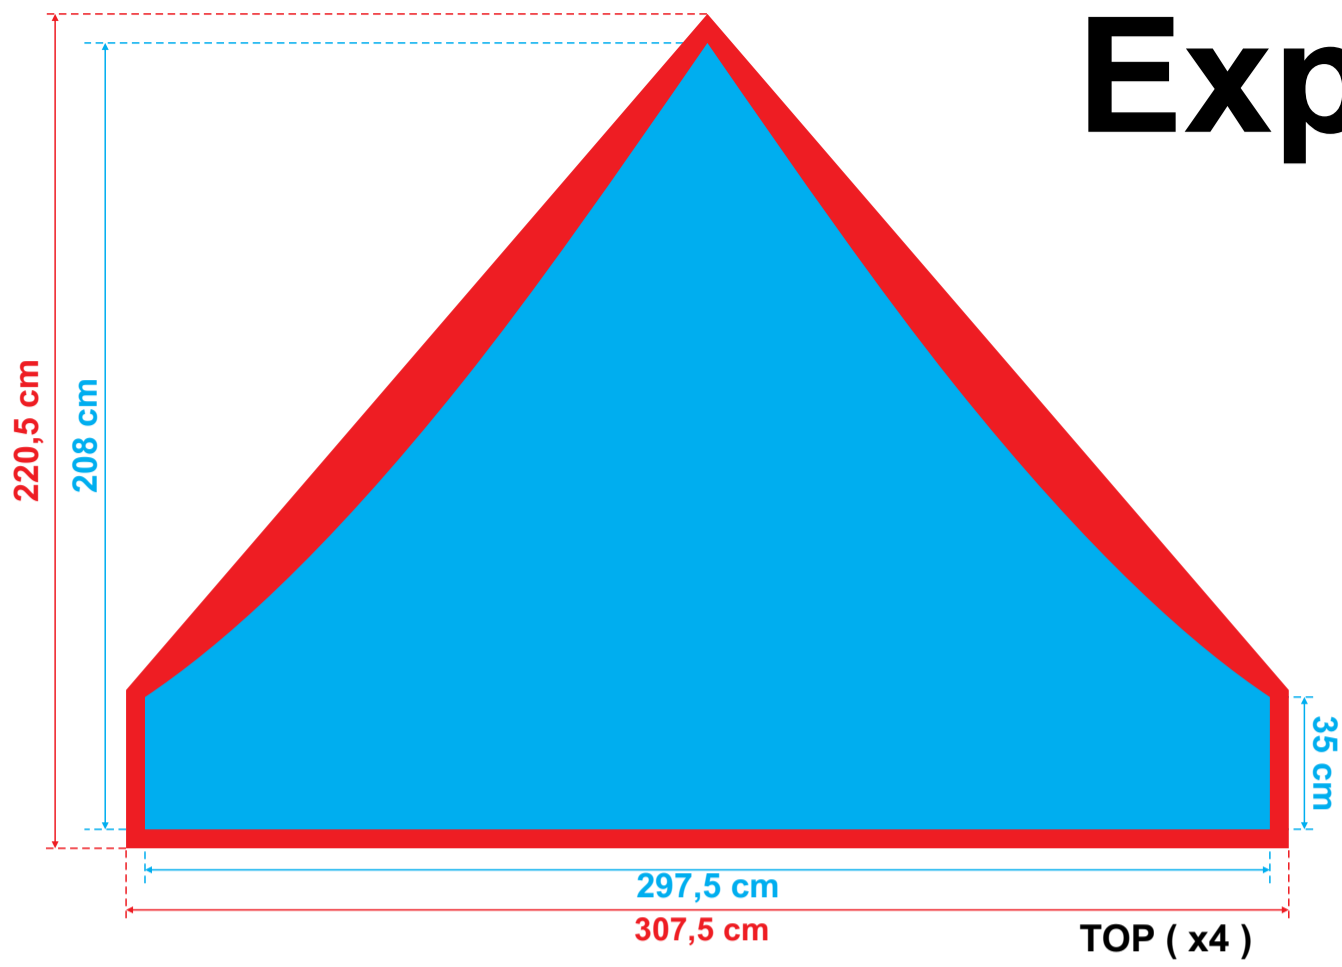

Expo Tent

The templates contain overlapping.

What do the particular colours mean:

-  main printing area of the Expo Tent
-  overlapping