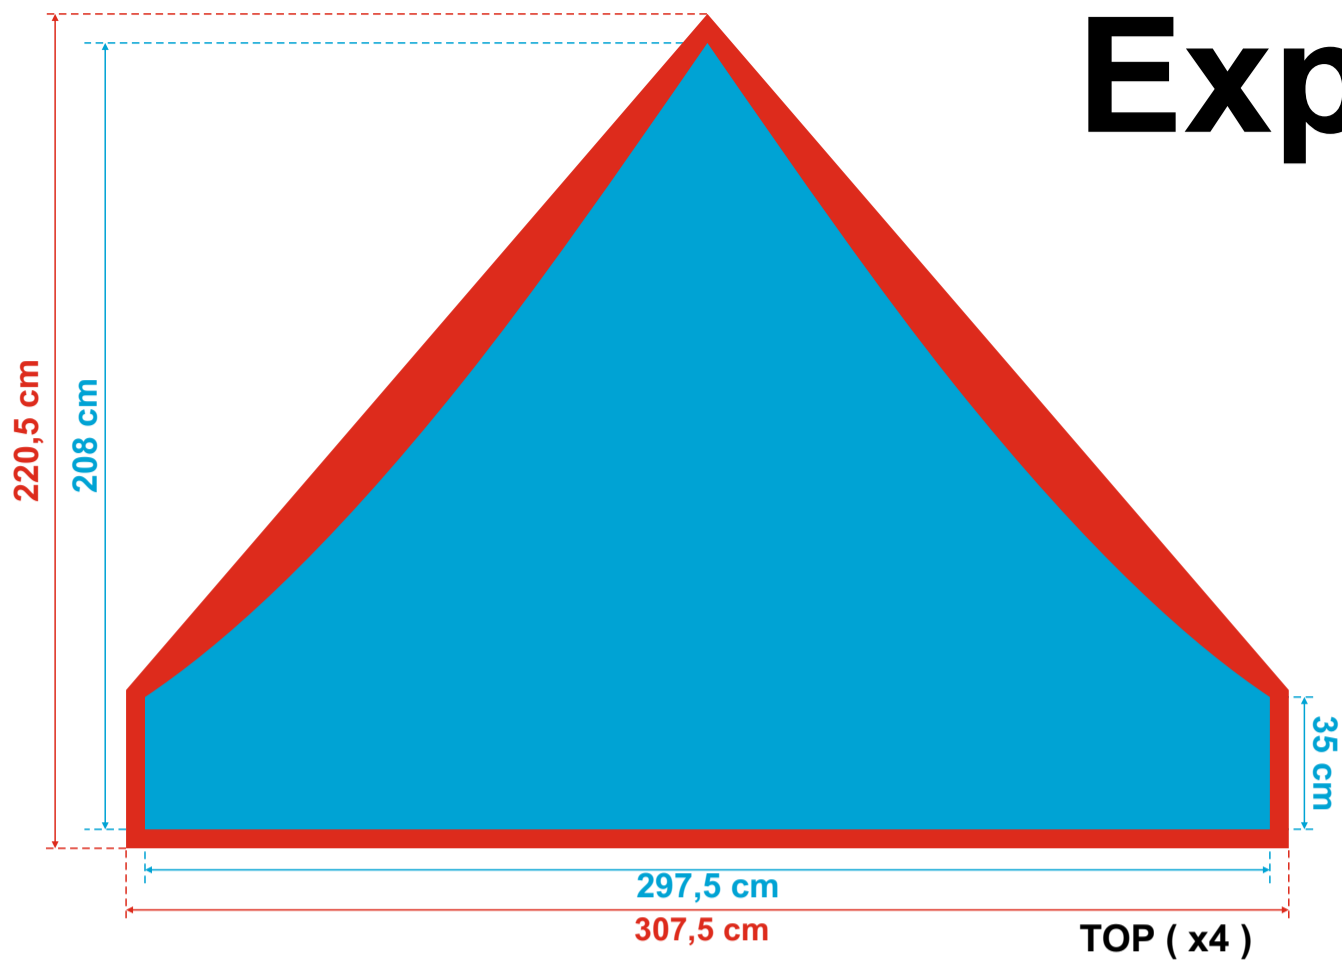

Expo Tent

The templates contain overlapping.

What do the particular colours mean:

-  main printing area of the Expo Tent
-  overlapping