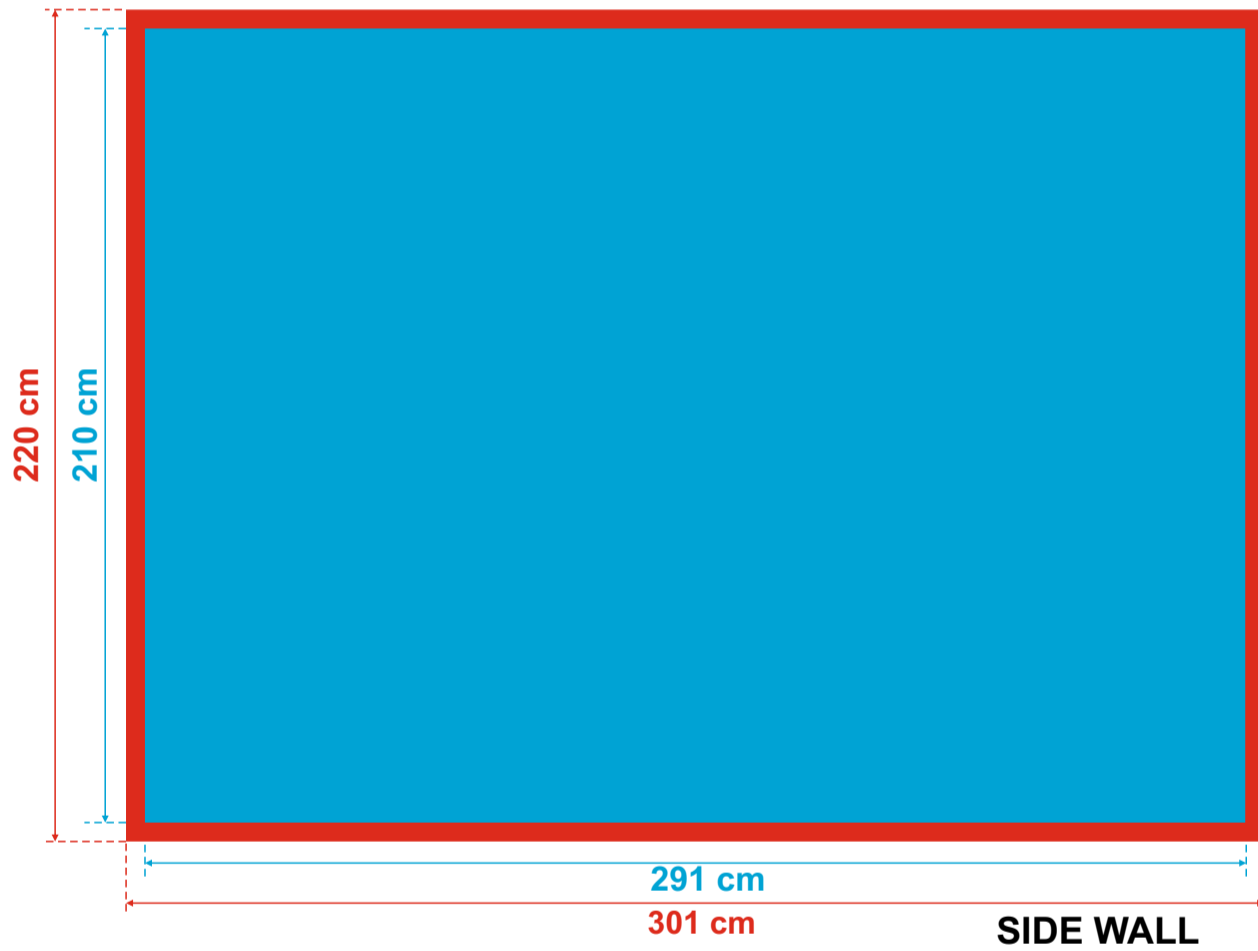

Expo Tent

The templates contain overlapping.

What do the particular colours mean:

-  main printing area of the Expo Tent
-  overlapping